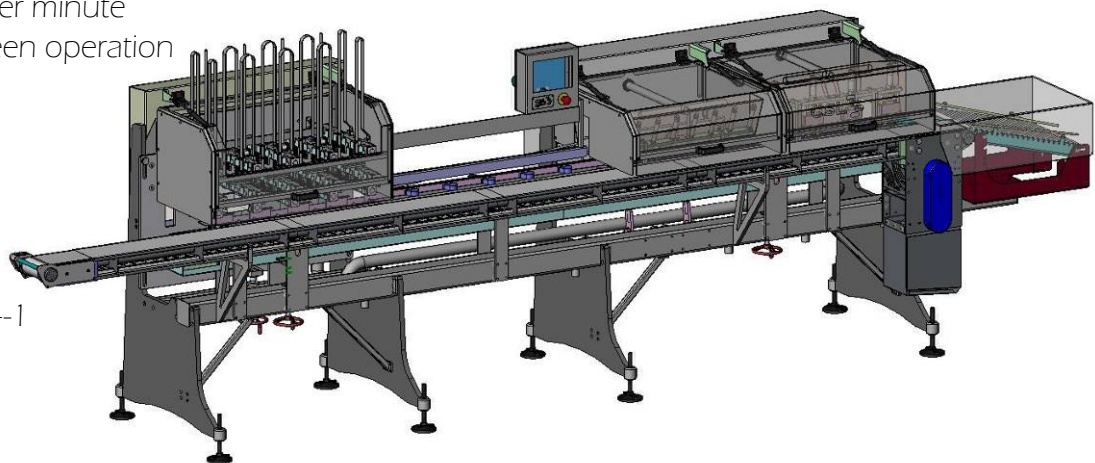

CSL 4000 SEMI-AUTOMATED CLAMSHELL LOADER

LTD

Semi-Automated Clamshell Loading System

- System for semi-automated loading of wrapped cheese slices into clamshell packaging
- Multiple clamshell size capable: 250g, 500g, 750g, 280g super slice
- Quick load magazines for extended reload intervals
- Fully automatic clamshell denesting
- Clamshell indexing to loading station on vacuum belt conveyor
- Ergonomically designed loading area for manual clamshell loading
- Fully automated two-stage clamshell closing
- Spot welding station to secure clamshell lid for downstream case packing
- Pass through option for non-clamshell products
- Reduces labour required for packing by 60%
- Quick product change-over times
- Up to 120 stacks per minute
- Intuitive touch screen operation

Machine Features

- **Safety**
Guarding to AS4024-1
- **Personnel**
Single operator
- **Cleaning**
Easy cleaning access

Machine Dimensions

- **Length**
3500mm
- **Width**
1000mm
- **Height**
1500mm

CSL 4000 SEMI-AUTOMATED CLAMSHELL LOADER